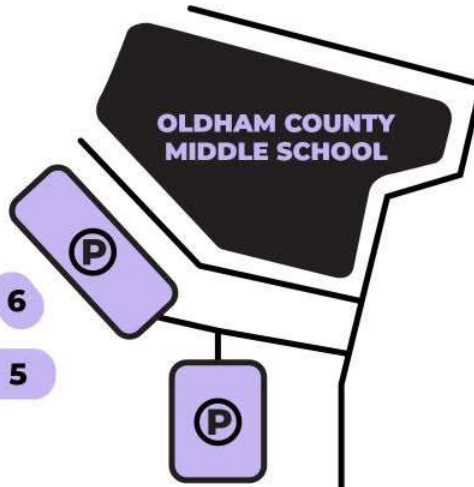

OLDHAM SOCCER PARK

4305 W HIGHWAY 146,
BUCKNER, KY 40010

HIGHWAY 146